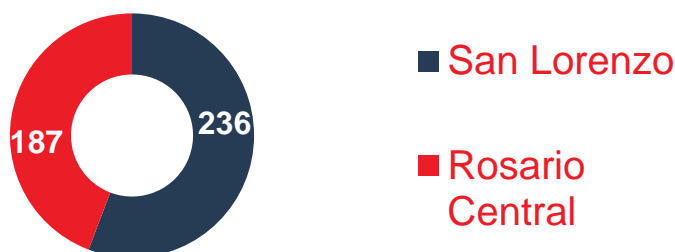

Goles anotados