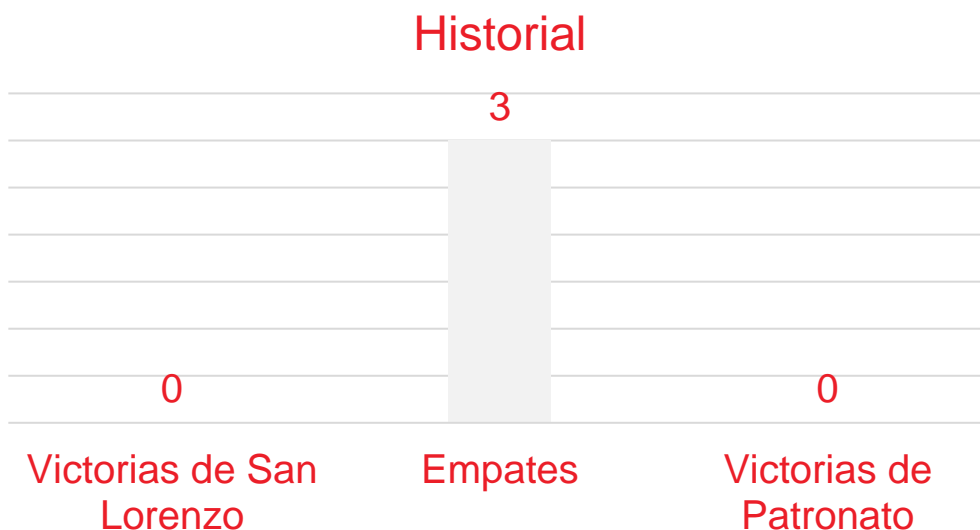

3. Historial ante Patronato en Primera División