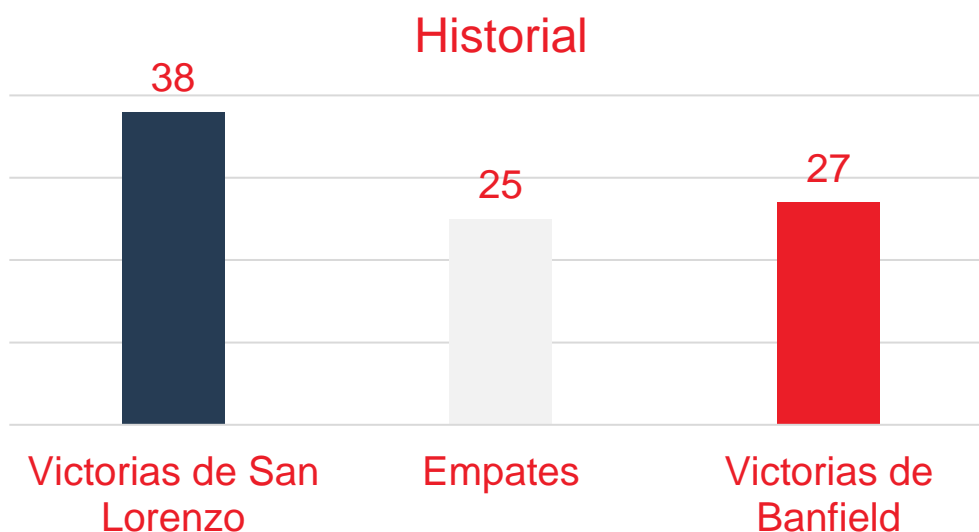

3. Historial ante Banfield en Primera División