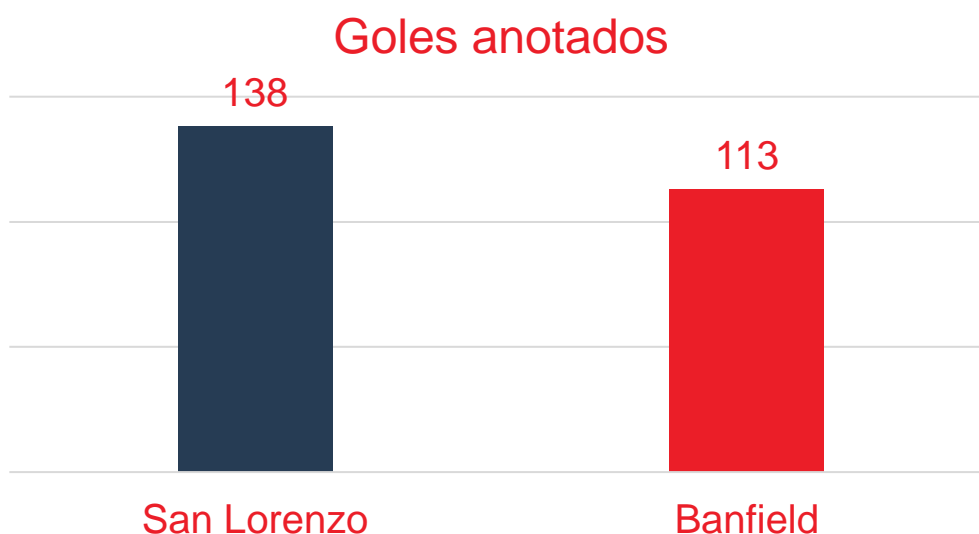

3. Historial ante Banfield en Primera División